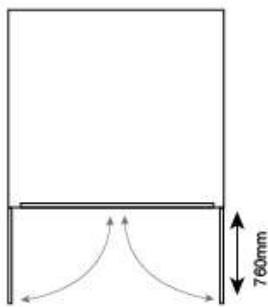

School Storage Pack 4

SCHOOL STORAGE PACK 4 GLADIATOR PLUS 1 (HIGH SECURITY) PLAYGROUND STORAGE EXTERNAL MEASUREMENTS

Weight:
433kg (68.3 stone)
Door Aperture:
1690mm (5ft 6") x
1420mm (4ft 7")

Door Clearance
760mm (2ft 6")

Depth:
3330mm
(10ft 11")

Depth with Ramp:
3492mm (11ft 5")

Width:
2240mm
(7ft 4")

Height:
2072mm
(6ft 8")

SCHOOL STORAGE PACK 4 GLADIATOR PLUS 1 (HIGH SECURITY) PLAYGROUND STORAGE INTERNAL MEASUREMENTS

A. Internal Height (to apex):
1980mm (6ft 6")
B. Internal Height (to eaves):
1820mm (5ft 11")
C. Internal Depth:
3222mm (10ft 7")
D. Internal Width:
2140mm (7ft 0")

*Please note, if the optional wooden subfloor is selected with this product the internal height measurement will decrease by approximately 50mm

**SCHOOL STORAGE PACK 4
GLADIATOR PLUS 1 (HIGH SECURITY) PLAYGROUND STORAGE
RECOMMENDED BASE SIZE**

Base Size:
2410mm (7ft 10") x
3790mm (12ft 5")
Base Depth:
Min. 50mm
Recommended:
Concrete,
Tarmac,
Paving Flags

*ALL MEASUREMENTS ARE APPROXIMATE