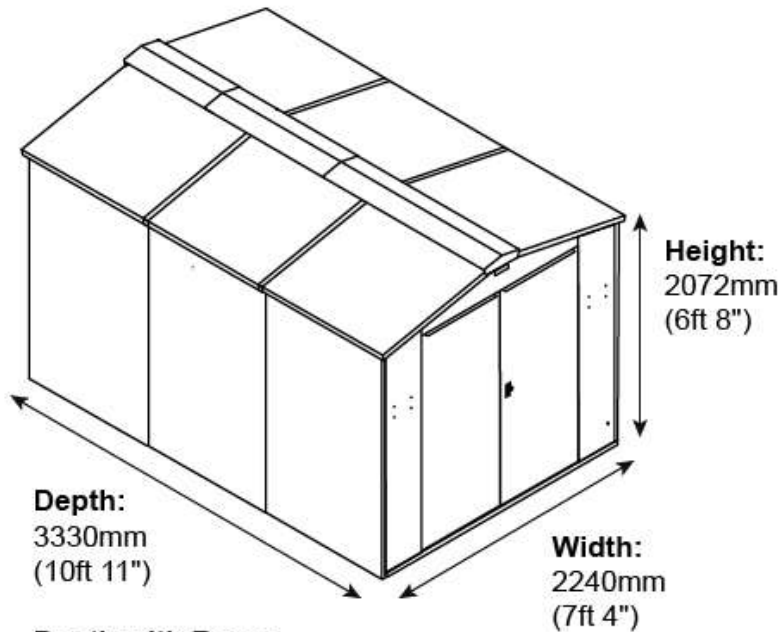

School Storage Pack 4

SCHOOL STORAGE PACK 4 GLADIATOR PLUS 1 (HIGH SECURITY) PLAYGROUND STORAGE EXTERNAL MEASUREMENTS

Weight:
433kg (68.3 stone)
Door Aperture:
1690mm (5ft 6") x
1420mm (4ft 7")

Door Clearance
760mm (2ft 6")

Depth:
3330mm
(10ft 11")

Depth with Ramp:
3492mm (11ft 5")

Width:
2240mm
(7ft 4")

Height:
2072mm
(6ft 8")

SCHOOL STORAGE PACK 4 GLADIATOR PLUS 1 (HIGH SECURITY) PLAYGROUND STORAGE INTERNAL MEASUREMENTS

A. Internal Height (to apex):
1980mm (6ft 6")
B. Internal Height (to eaves):
1820mm (5ft 11")
C. Internal Depth:
3222mm (10ft 7")
D. Internal Width:
2140mm (7ft 0")

*Please note, if the optional wooden subfloor is selected with this product the internal height measurement will decrease by approximately 50mm

**SCHOOL STORAGE PACK 4
GLADIATOR PLUS 1 (HIGH SECURITY) PLAYGROUND STORAGE
RECOMMENDED BASE SIZE**

Base Size:
2410mm (7ft 10") x
3790mm (12ft 5")
Base Depth:
Min. 50mm
Recommended:
Concrete,
Tarmac,
Paving Flags

*ALL MEASUREMENTS ARE APPROXIMATE