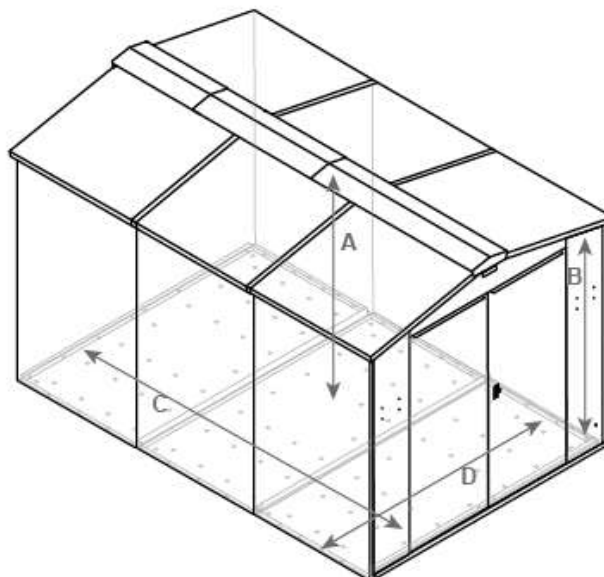

School Storage Pack 4

SCHOOL STORAGE PACK 4 GLADIATOR PLUS 1 (HIGH SECURITY) PLAYGROUND STORAGE EXTERNAL MEASUREMENTS

Weight:
433kg (68.3 stone)
Door Aperture:
1690mm (5ft 6") x
1420mm (4ft 7")

Door Clearance
760mm (2ft 6")

Depth:
3330mm
(10ft 11")

Depth with Ramp:
3492mm (11ft 5")

Width:
2240mm
(7ft 4")

Height:
2072mm
(6ft 8")

SCHOOL STORAGE PACK 4 GLADIATOR PLUS 1 (HIGH SECURITY) PLAYGROUND STORAGE INTERNAL MEASUREMENTS

A. Internal Height (to apex):
1980mm (6ft 6")
B. Internal Height (to eaves):
1820mm (5ft 11")
C. Internal Depth:
3222mm (10ft 7")
D. Internal Width:
2140mm (7ft 0")

*Please note, if the optional wooden subfloor is selected with this product the internal height measurement will decrease by approximately 50mm

**SCHOOL STORAGE PACK 4
GLADIATOR PLUS 1 (HIGH SECURITY) PLAYGROUND STORAGE
RECOMMENDED BASE SIZE**

Base Size:
2410mm (7ft 10") x
3790mm (12ft 5")
Base Depth:
Min. 50mm
Recommended:
Concrete,
Tarmac,
Paving Flags

*ALL MEASUREMENTS ARE APPROXIMATE