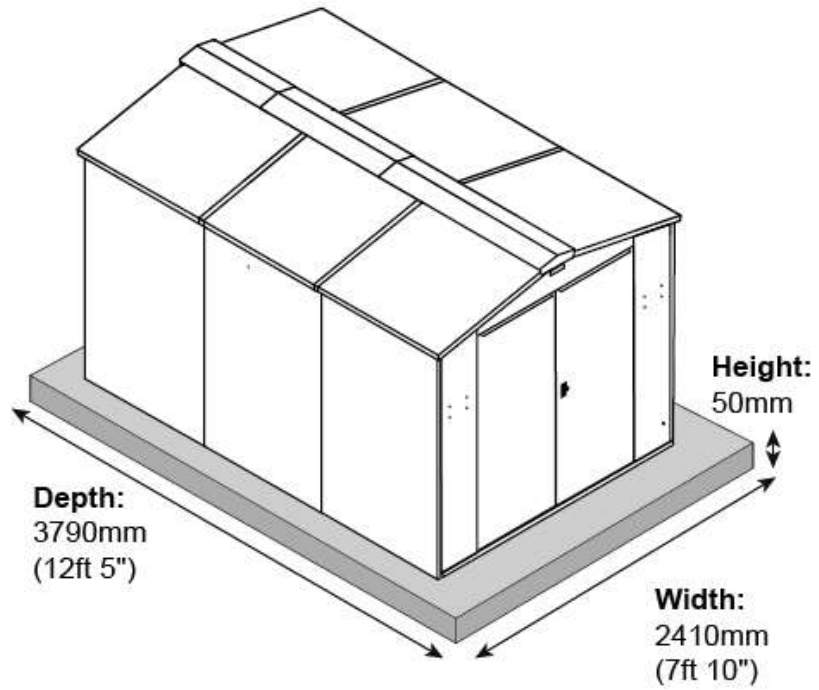

School Storage Pack 4

SCHOOL STORAGE PACK 4 GLADIATOR PLUS 1 (HIGH SECURITY) PLAYGROUND STORAGE EXTERNAL MEASUREMENTS

Weight:
433kg (68.3 stone)
Door Aperture:
1690mm (5ft 6") x
1420mm (4ft 7")

Door Clearance
760mm (2ft 6")

Depth:
3330mm
(10ft 11")

Depth with Ramp:
3492mm (11ft 5")

Width:
2240mm
(7ft 4")

Height:
2072mm
(6ft 8")

SCHOOL STORAGE PACK 4 GLADIATOR PLUS 1 (HIGH SECURITY) PLAYGROUND STORAGE INTERNAL MEASUREMENTS

A. Internal Height (to apex):
1980mm (6ft 6")
B. Internal Height (to eaves):
1820mm (5ft 11")
C. Internal Depth:
3222mm (10ft 7")
D. Internal Width:
2140mm (7ft 0")

*Please note, if the optional wooden subfloor is selected with this product the internal height measurement will decrease by approximately 50mm

**SCHOOL STORAGE PACK 4
GLADIATOR PLUS 1 (HIGH SECURITY) PLAYGROUND STORAGE
RECOMMENDED BASE SIZE**

Base Size:
2410mm (7ft 10") x
3790mm (12ft 5")
Base Depth:
Min. 50mm
Recommended:
Concrete,
Tarmac,
Paving Flags

*ALL MEASUREMENTS ARE APPROXIMATE