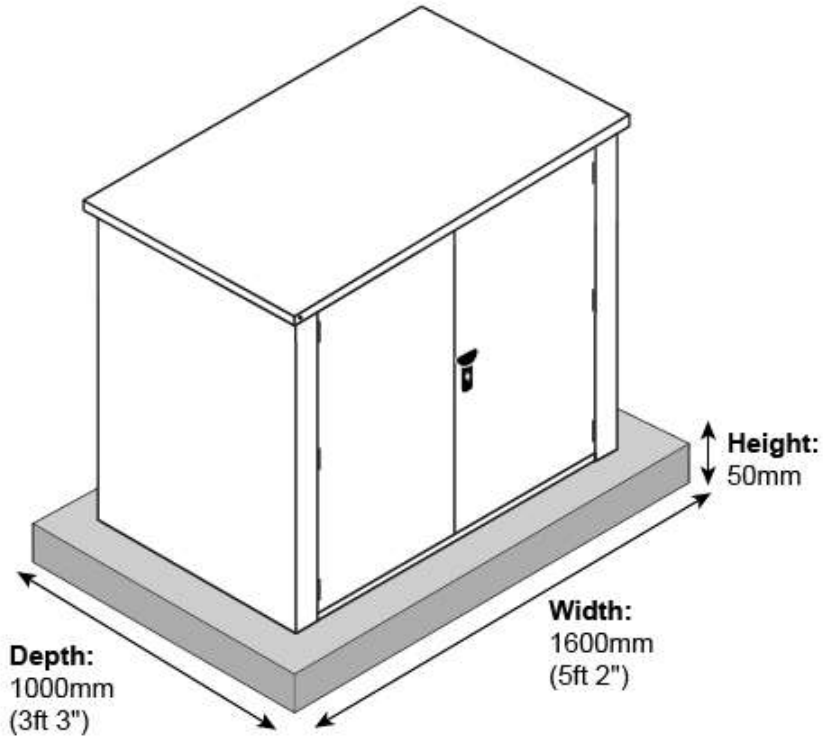

**SCHOOL STORAGE PACK 11  
SECURE STORE PLAYGROUND STORAGE  
EXTERNAL MEASUREMENTS**

**Weight:**

76kg (12 stone)

**Door Aperture:**

1260mm (4ft 1") x

1200mm (3ft 11")

**Door Clearance**

650mm

**SCHOOL STORAGE PACK 11  
SECURE STORE PLAYGROUND STORAGE  
INTERNAL MEASUREMENTS**

**A. Internal Height**

**(at rear):**

1260mm (4ft 1")

**B. Internal Height**

**(at front):**

1250mm (4ft 1")

**C. Internal Depth:**

850mm (2ft 9")

**D. Internal Width:**

1505mm (4ft 11")

\*Please note, if the optional wooden subfloor is selected with this product the internal height measurement will decrease by approximately 50mm

---

**SCHOOL STORAGE PACK 11  
SECURE STORE PLAYGROUND STORAGE  
RECOMMENDED BASE SIZE**

**Base Size:**  
1600mm (5ft 2") x  
1000mm (3ft 3")

**Base Depth:**  
Min. 50mm

**Recommended:**  
Concrete,  
Tarmac,  
Paving Flags

\*ALL MEASUREMENTS ARE APPROXIMATE