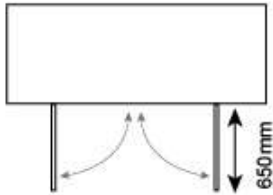

**SCHOOL STORAGE PACK 11  
SECURE STORE PLAYGROUND STORAGE  
EXTERNAL MEASUREMENTS**

**Weight:**

76kg (12 stone)

**Door Aperture:**

1260mm (4ft 1") x

1200mm (3ft 11")

**Door Clearance**

650mm

(2ft 1")

**Height**

**at rear:**

1266mm

(4ft 1")

**Height:**

1312mm

(4ft 3")

**SCHOOL STORAGE PACK 11  
SECURE STORE PLAYGROUND STORAGE  
INTERNAL MEASUREMENTS**

**A. Internal Height**

**(at rear):**

1260mm (4ft 1")

**B. Internal Height**

**(at front):**

1250mm (4ft 1")

**C. Internal Depth:**

**Base Size:**  
1600mm (5ft 2") x  
1000mm (3ft 3")

**Base Depth:**  
Min. 50mm

**Recommended:**  
Concrete,  
Tarmac,  
Paving Flags

\*ALL MEASUREMENTS ARE APPROXIMATE