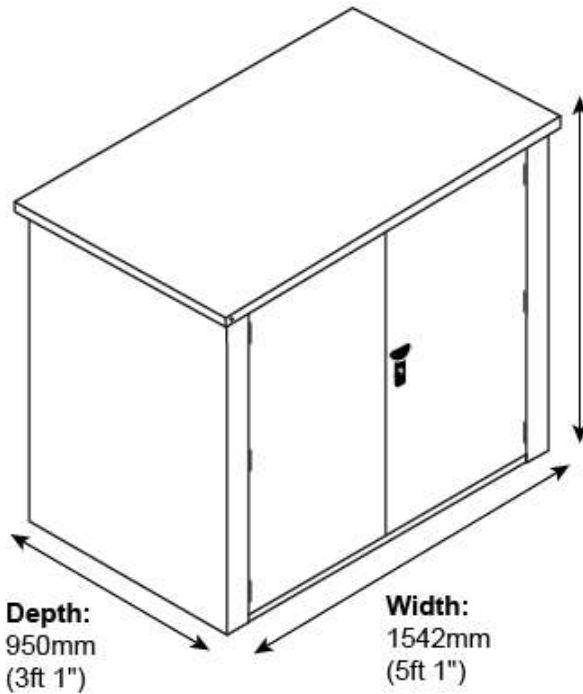

**SCHOOL STORAGE PACK 11  
SECURE STORE PLAYGROUND STORAGE  
EXTERNAL MEASUREMENTS**

**Weight:**

76kg (12 stone)

**Door Aperture:**

1260mm (4ft 1") x

1200mm (3ft 11")

**Door Clearance**

650mm

(2ft 1")

**Height**

**at rear:**

1266mm

(4ft 1")

**Height:**

1312mm

(4ft 3")

**SCHOOL STORAGE PACK 11  
SECURE STORE PLAYGROUND STORAGE  
INTERNAL MEASUREMENTS**

**A. Internal Height**

**(at rear):**

1260mm (4ft 1")

**B. Internal Height**

**(at front):**

1250mm (4ft 1")

**C. Internal Depth:**

850mm (2ft 9")

**D. Internal Width:**

1505mm (4ft 11")

\*Please note, if the optional wooden subfloor is selected with this product the internal height measurement will decrease by approximately 50mm

---

**SCHOOL STORAGE PACK 11  
SECURE STORE PLAYGROUND STORAGE  
RECOMMENDED BASE SIZE**