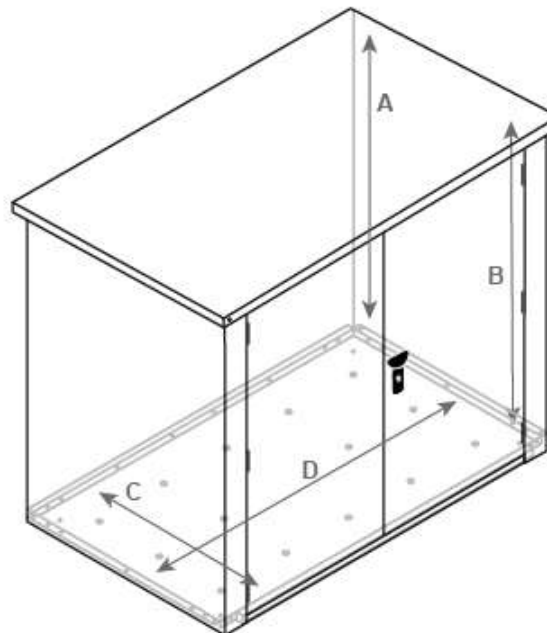

**SCHOOL STORAGE PACK 11  
SECURE STORE PLAYGROUND STORAGE  
EXTERNAL MEASUREMENTS**

**Weight:**

76kg (12 stone)

**Door Aperture:**

1260mm (4ft 1") x

1200mm (3ft 11")

**Door Clearance**

650mm

**SCHOOL STORAGE PACK 11  
SECURE STORE PLAYGROUND STORAGE  
INTERNAL MEASUREMENTS**

**A. Internal Height**

**(at rear):**

1260mm (4ft 1")

**B. Internal Height**

**(at front):**

1250mm (4ft 1")

**C. Internal Depth:**

850mm (2ft 9")

**D. Internal Width:**

1505mm (4ft 11")

\*Please note, if the optional wooden subfloor is selected with this product the internal height measurement will decrease by approximately 50mm

---

**SCHOOL STORAGE PACK 11  
SECURE STORE PLAYGROUND STORAGE  
RECOMMENDED BASE SIZE**

**Base Size:**  
1600mm (5ft 2") x  
1000mm (3ft 3")

**Base Depth:**  
Min. 50mm

**Recommended:**  
Concrete,  
Tarmac,  
Paving Flags

\*ALL MEASUREMENTS ARE APPROXIMATE